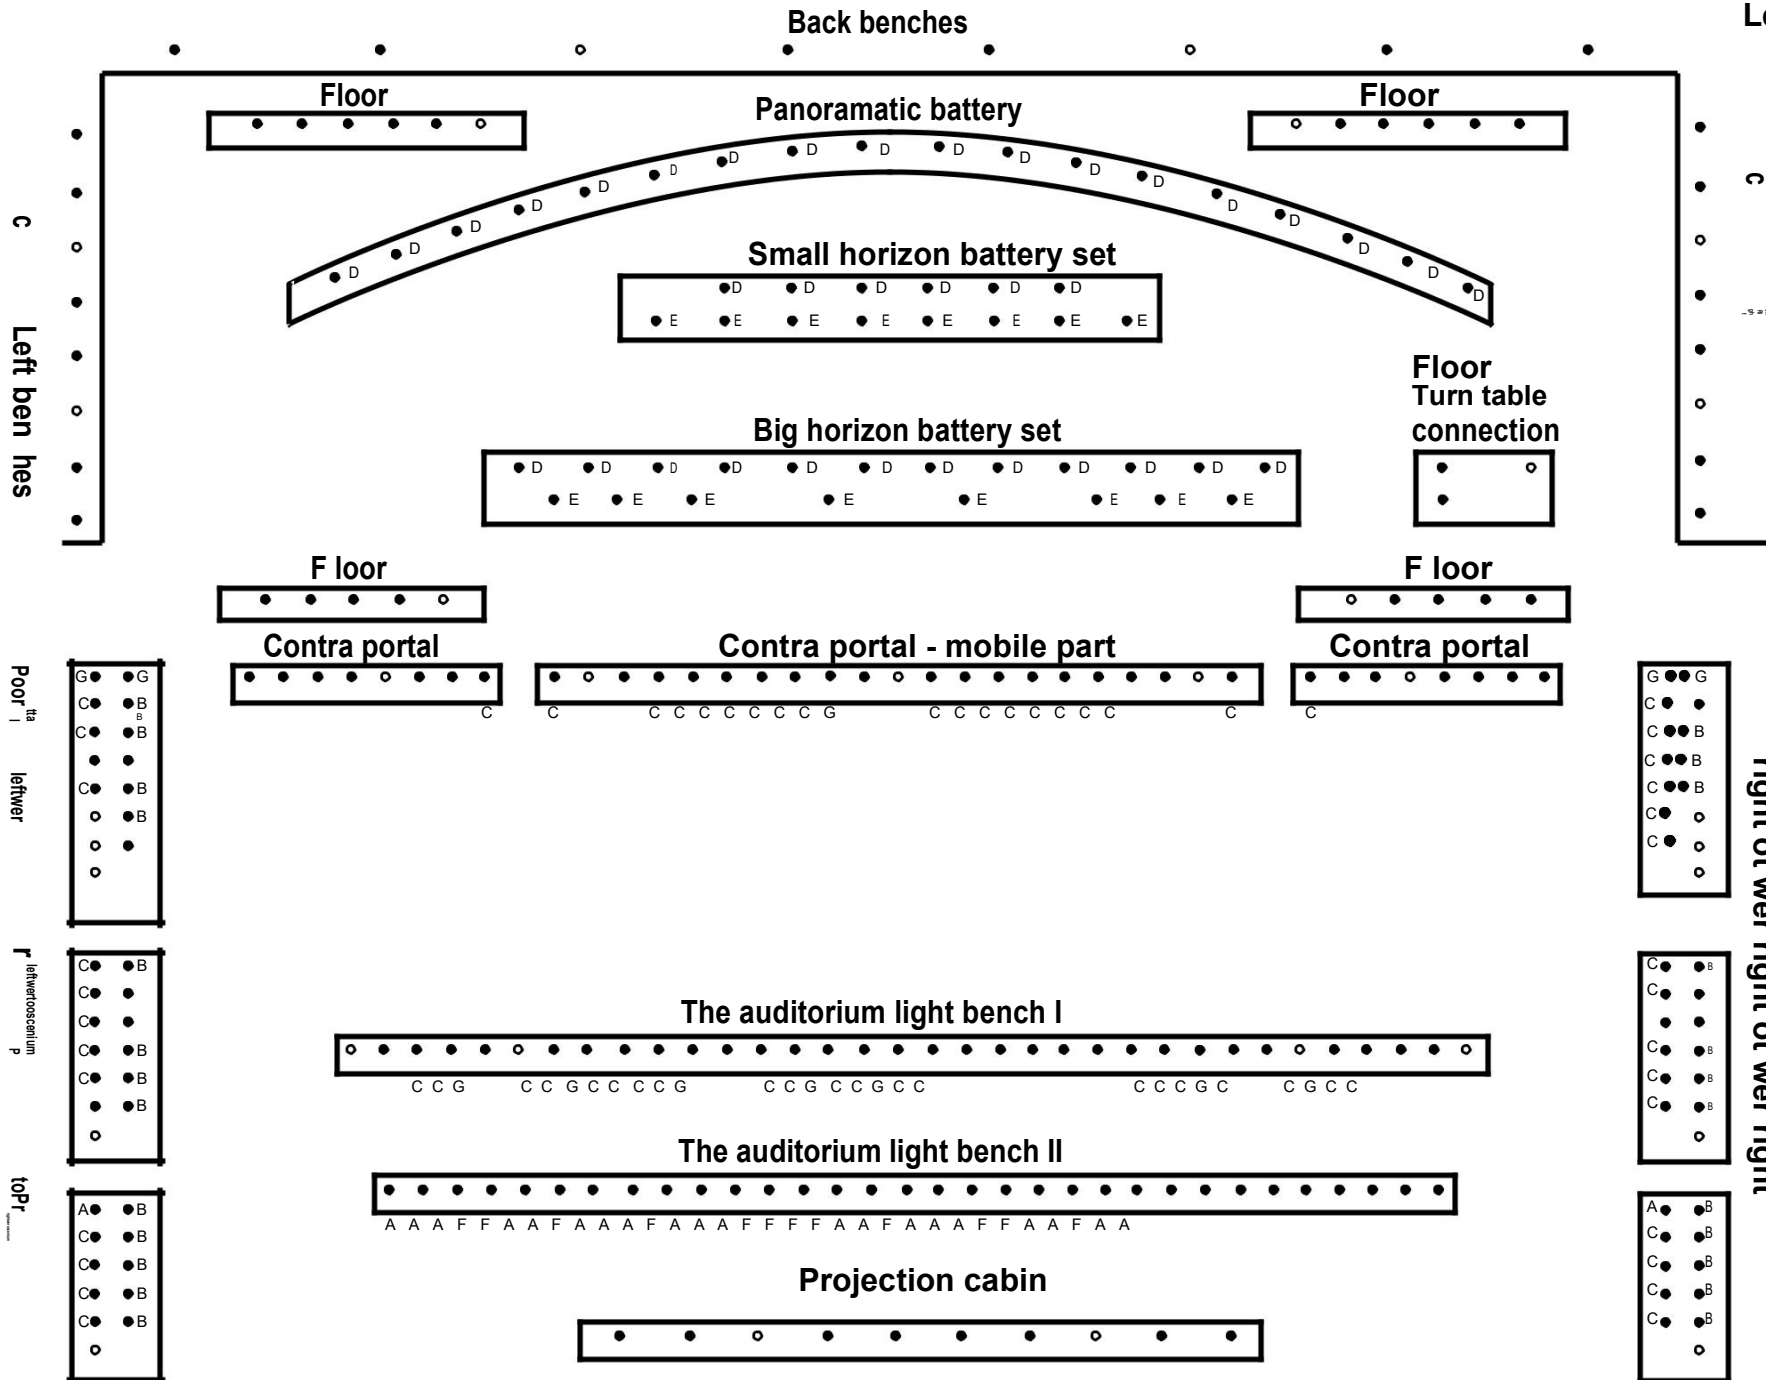

INSTALLATION OF THE LIGHT TECHNOLOGY

Legend:

Symbol	Type of spotlight
A	HHR 2002
B	HHR 650
C	FHR 1000
D	AHR 1000
E	PC 1000
F	Robert Juliet SX - 714
G	WARP - 600
N	unregulated circuits

tal t wer r P oscenium The auditorium
right ot wer right ot wer right